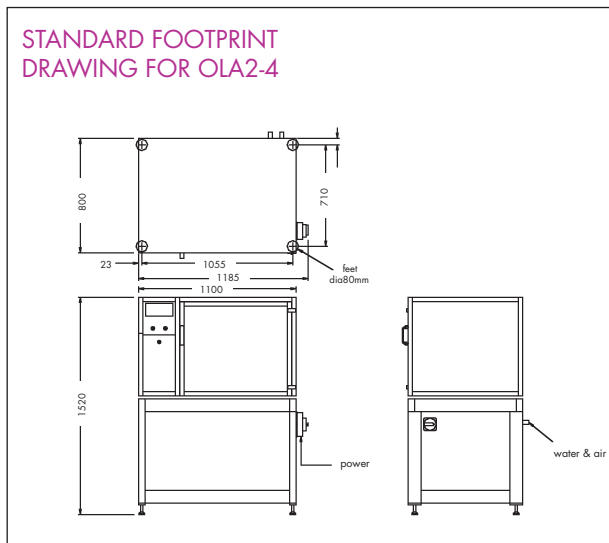

Specifications

General: Safety: All Oasys machines are CE certified and comply with relevant European safety requirements including emergency stops and interlocked guarding.

TYPICAL SPECIFICATIONS FOR THE OLA RANGE WITH 4 OPENING CONFIGURATION

OLA1-4

- Output up to 1600 cards/cycle
- Max. Lamination area: 685x490 mm
- Electrical: 400V +/- 5%, 50 or 60Hz, 3 Ph, 60 KVA
- Pneumatics: 100 litres/min @ 5.5 bar (3.5 CFM @ 80 psi)
- Machine Weight (packed): Packed 2630 kgs
- Total Shipping Dimensions (1 crate): L1800 x W1250 x H1930 mm

OLA2-4

- Output up to 1280 cards/cycle
- Max. Lamination area: 500x400 mm
- Electrical: 400V +/- 5%, 50 or 60Hz, 3 Ph, 44 KVA
- Pneumatics: 100 litres/min @ 5.5 bar (3.5 CFM @ 80 psi)
- Machine Weight (packed): Packed 1290 kgs
- Total Shipping Dimensions (1 crate): L1540 x W1130 x H1840 mm

OLA3-4

- Output up to 720 cards/cycle
- Max. Lamination area: 403x318 mm
- Electrical: 400V +/- 5%, 50 or 60Hz, 3 Ph, 34 KVA
- Pneumatics: 100 litres/min @ 5.5 bar (3.5 CFM @ 80 psi)
- Machine Weight (packed): Packed 980 kgs
- Total Shipping Dimensions (1 crate): L1450 x W1050 x H1840 mm

Note: OLA series available with either 3, 4 or 6 openings.

- Specifications are subject to change without notification.
- Actual output rates will be dependent upon product used, settings and configurations.