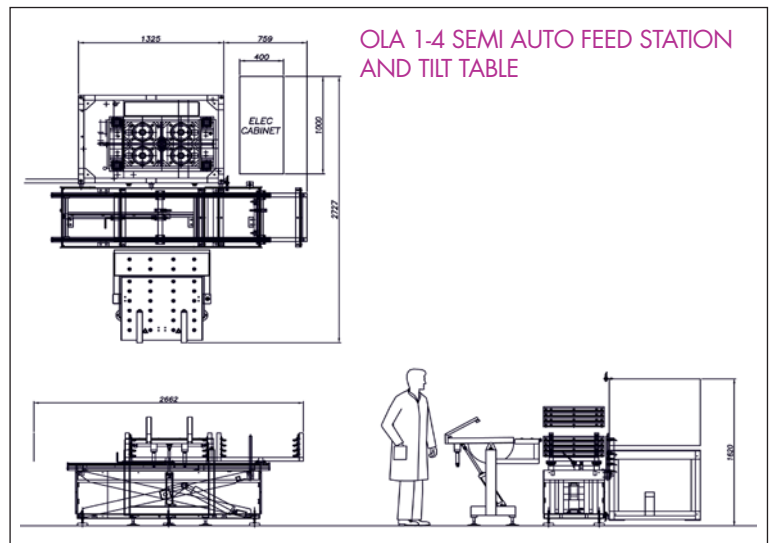

Specifications

General: Safety: All Oasys machines are CE certified and comply with relevant European safety requirements including emergency stops and interlocked guarding.

TYPICAL SPECIFICATIONS FOR THE OLA RANGE WITH 4 OPENING CONFIGURATION

OLA1-4

- Output up to 1600 cards/cycle
- Max. Lamination area: 685x490 mm
- Electrical: 400V +/- 5%, 50 or 60Hz, 3 Ph, 60 KVA
- Pneumatics: 100 litres/min @ 5.5 bar (3.5 CFM @ 80 psi)
- Machine Weight (packed): Packed 2630 kgs
- Total Shipping Dimensions (1 crate): L1800 x W1250 x H1930 mm

OLA2-4

- Output up to 1280 cards/cycle
- Max. Lamination area: 500x400 mm
- Electrical: 400V +/- 5%, 50 or 60Hz, 3 Ph, 44 KVA
- Pneumatics: 100 litres/min @ 5.5 bar (3.5 CFM @ 80 psi)
- Machine Weight (packed): Packed 1290 kgs
- Total Shipping Dimensions (1 crate): L1540 x W1130 x H1840 mm

OLA3-4

- Output up to 720 cards/cycle
- Max. Lamination area: 403x318 mm
- Electrical: 400V +/- 5%, 50 or 60Hz, 3 Ph, 34 KVA
- Pneumatics: 100 litres/min @ 5.5 bar (3.5 CFM @ 80 psi)
- Machine Weight (packed): Packed 980 kgs
- Total Shipping Dimensions (1 crate): L1450 x W1050 x H1840 mm

Note: OLA series available with either 3, 4 or 6 openings.

- Specifications are subject to change without notification.
- Actual output rates will be dependent upon product used, settings and configurations.